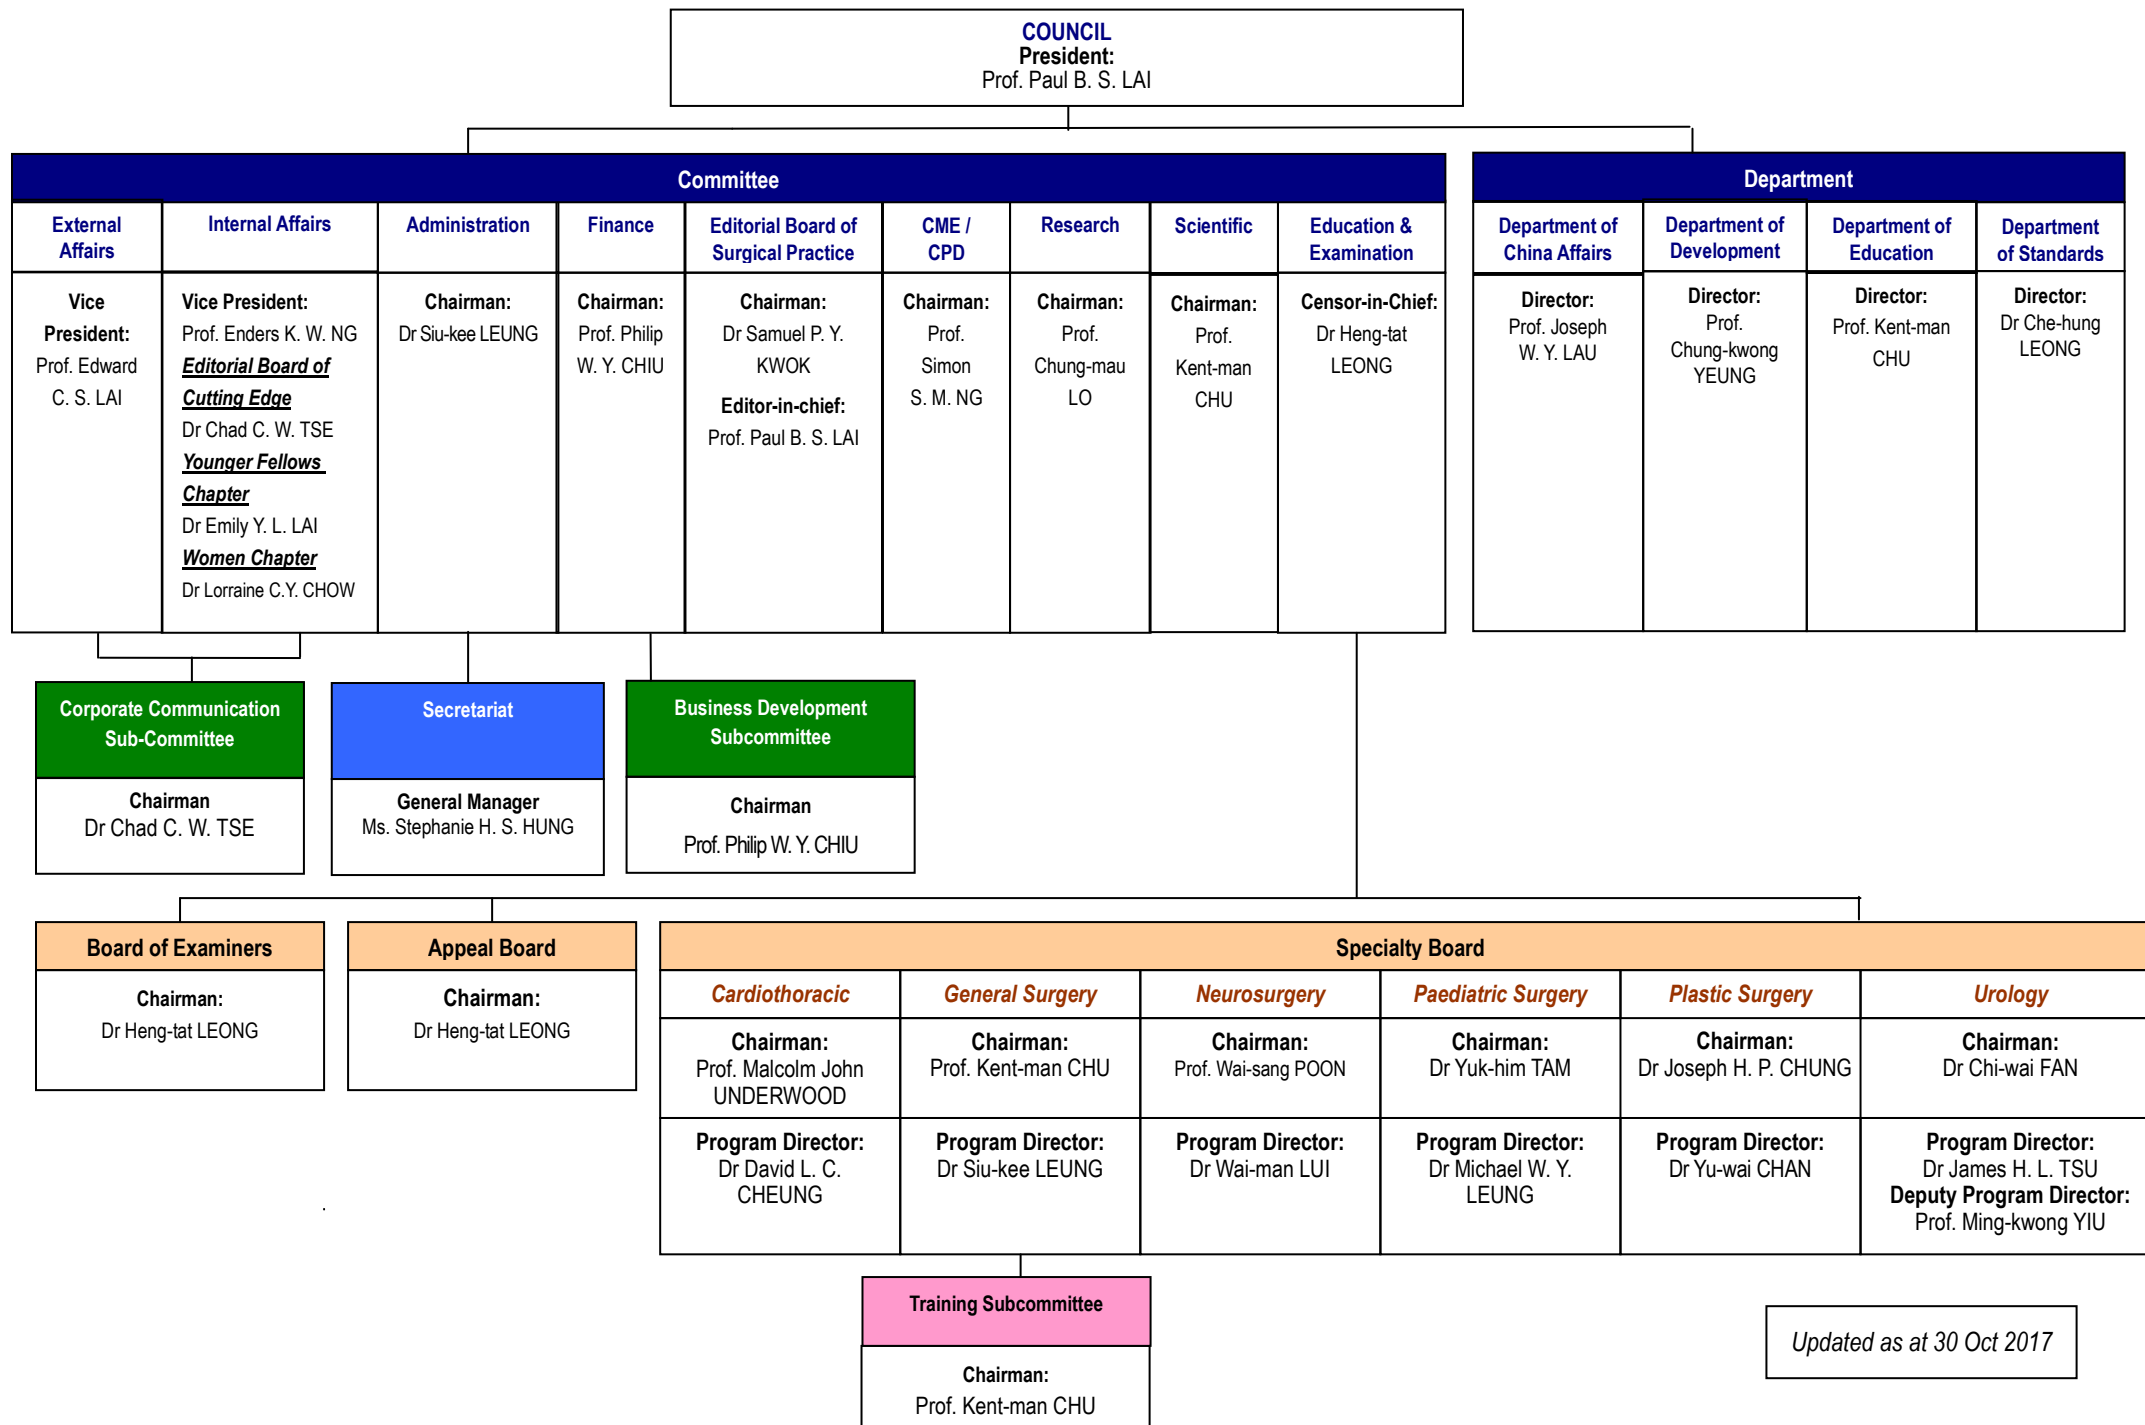

MANAGEMENT STRUCTURE OF THE COLLEGE OF SURGEONS OF HONG KONG

Updated as at 30 Oct 2017