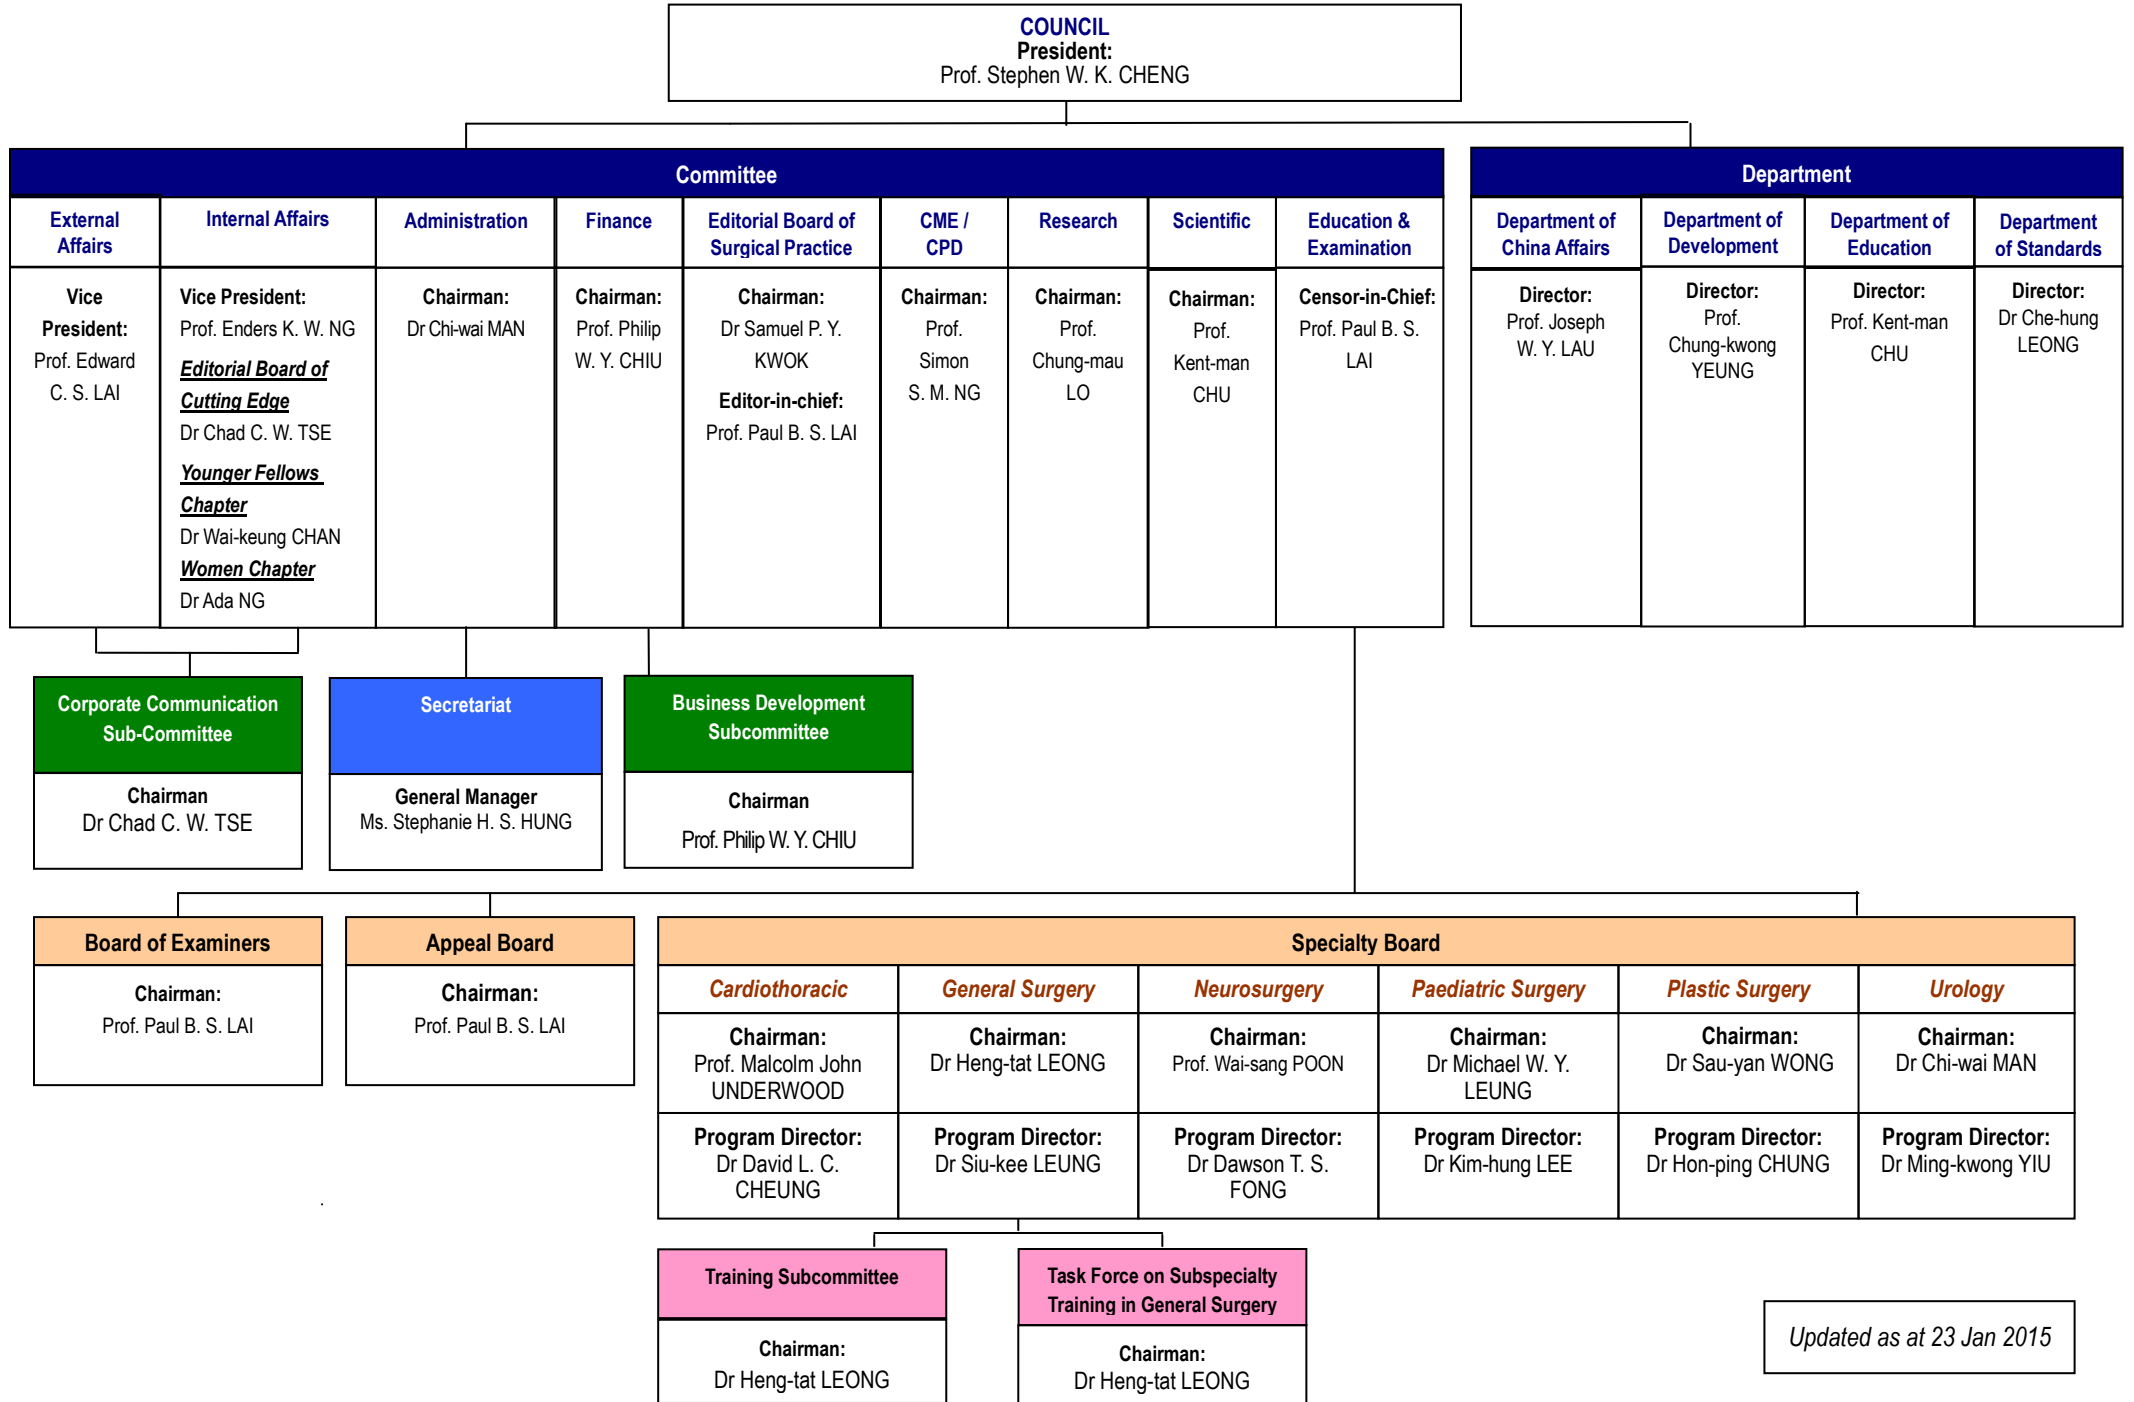

MANAGEMENT STRUCTURE OF THE COLLEGE OF SURGEONS OF HONG KONG

Updated as at 23 Jan 2015