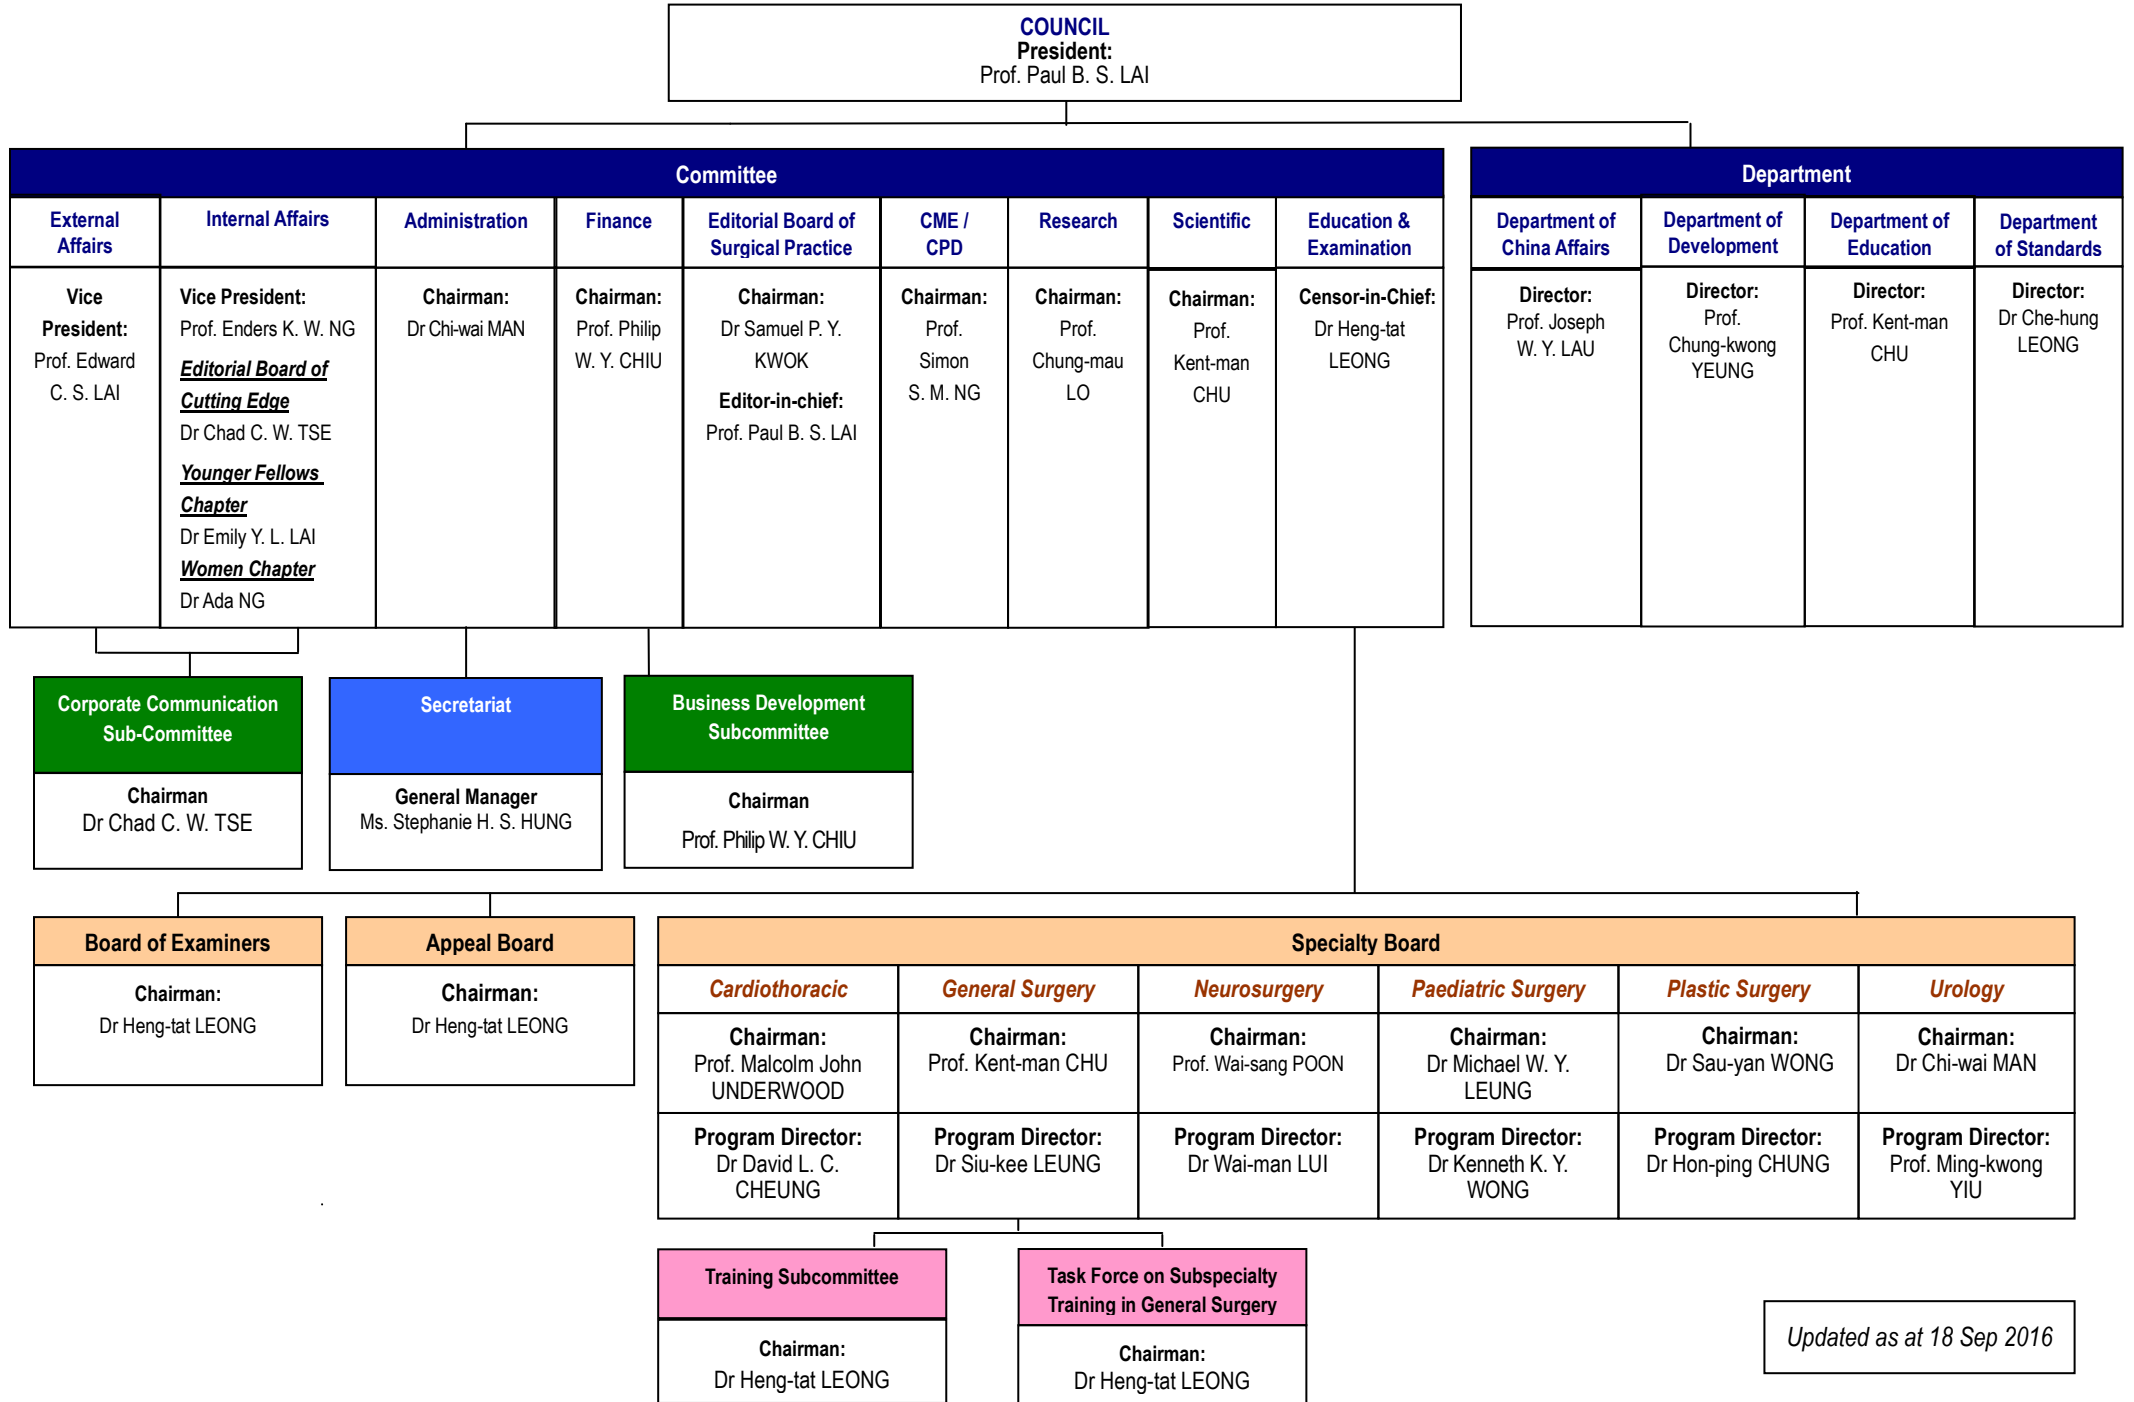

MANAGEMENT STRUCTURE OF THE COLLEGE OF SURGEONS OF HONG KONG

Updated as at 18 Sep 2016