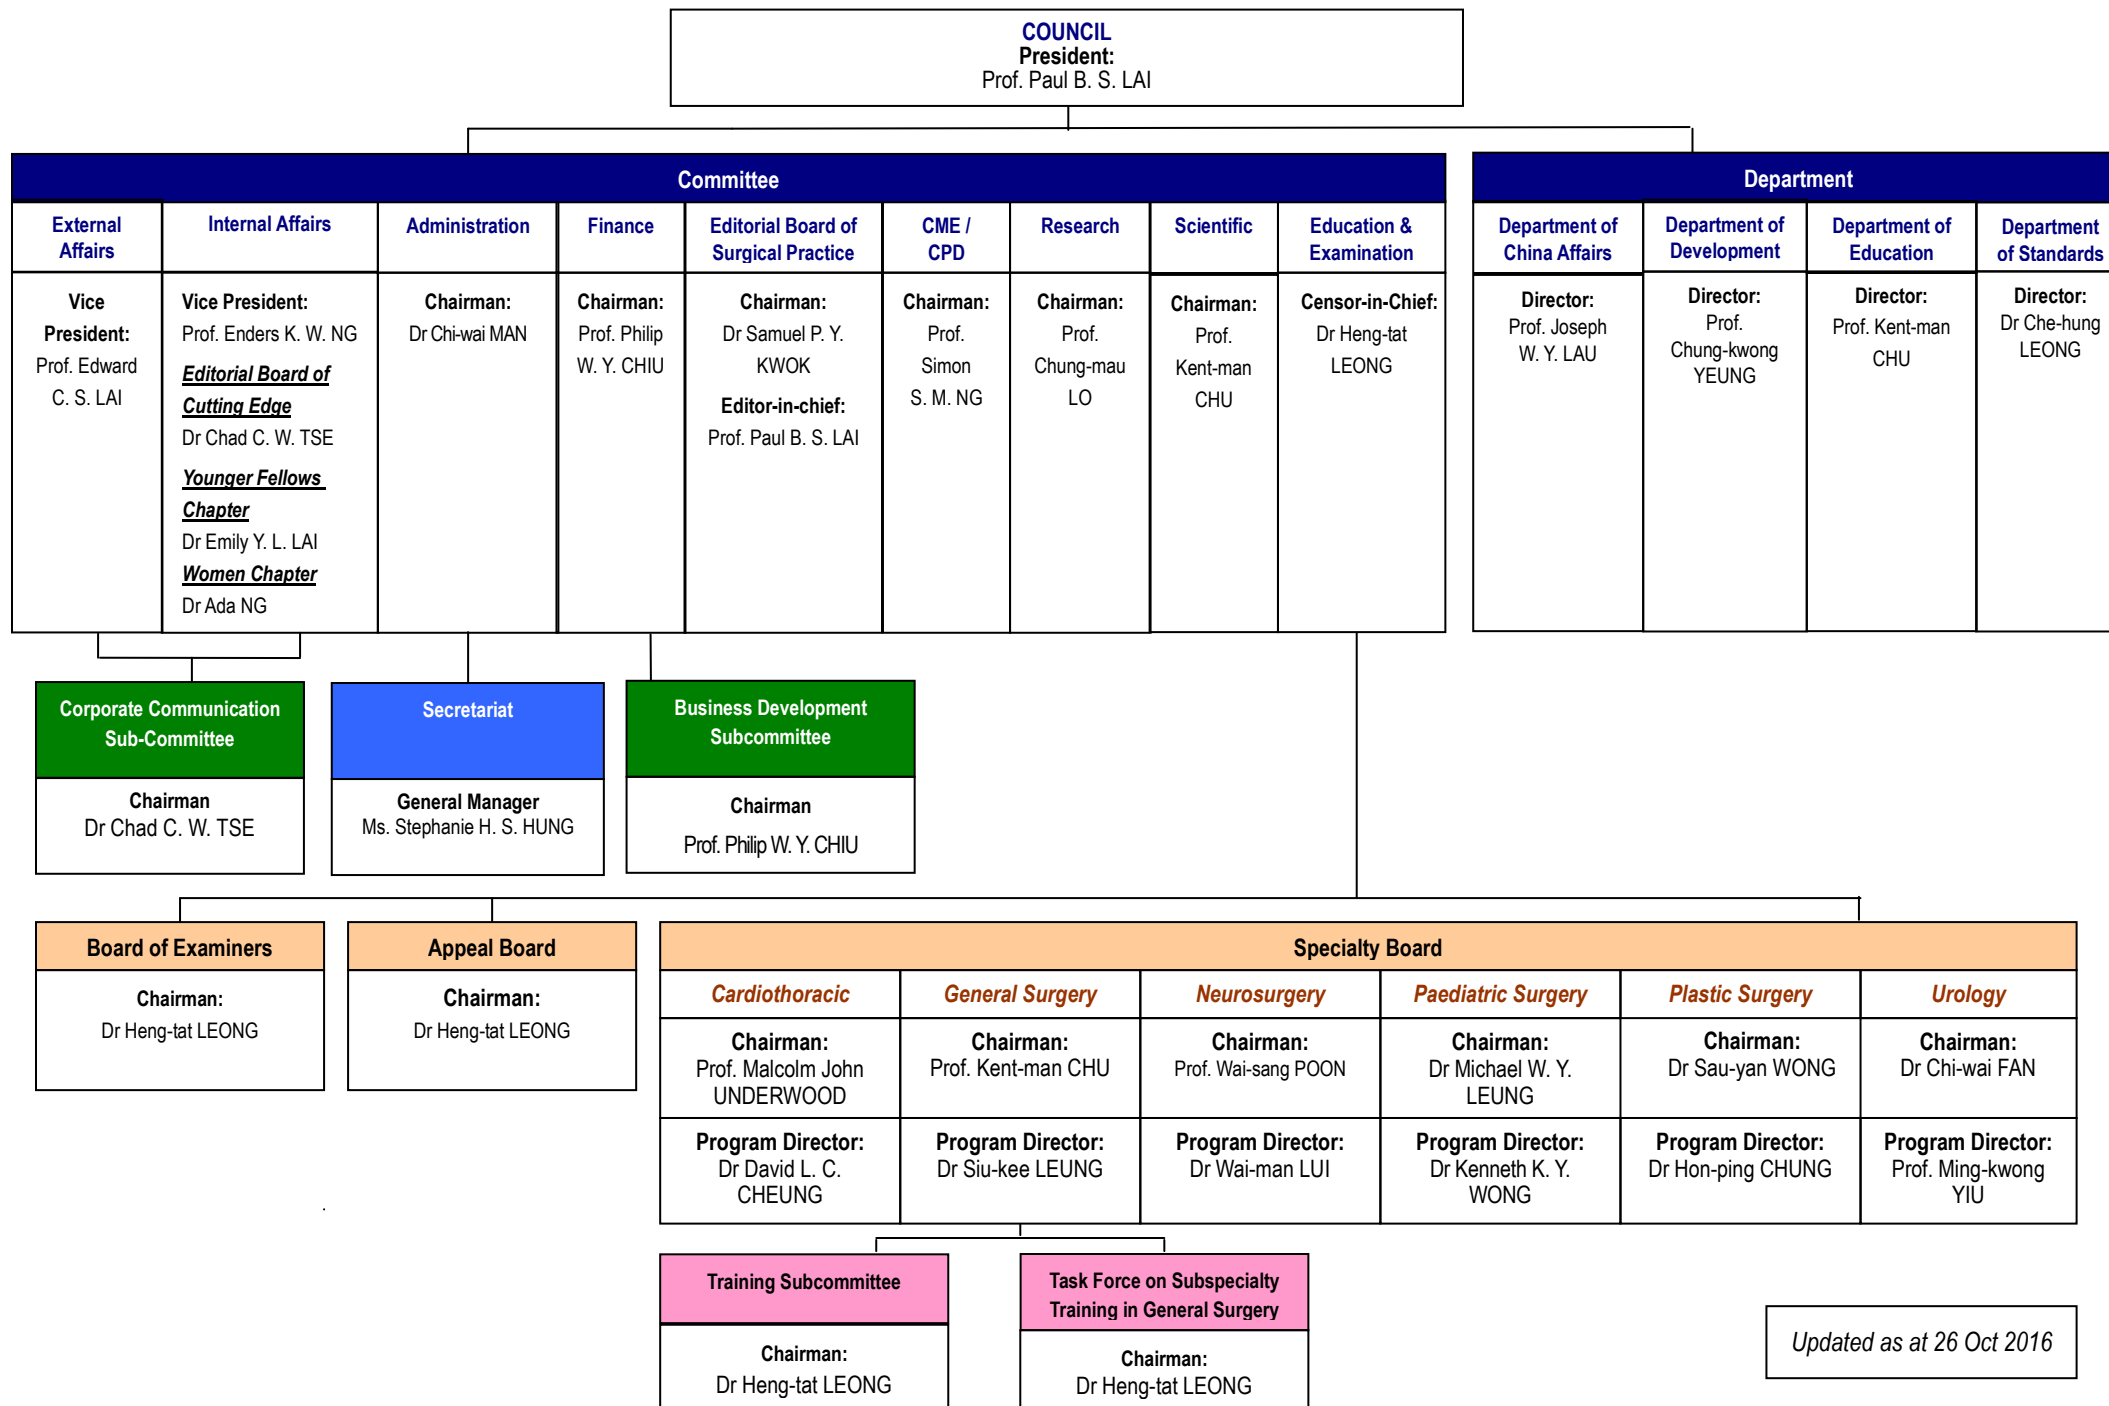

MANAGEMENT STRUCTURE OF THE COLLEGE OF SURGEONS OF HONG KONG

Updated as at 26 Oct 2016