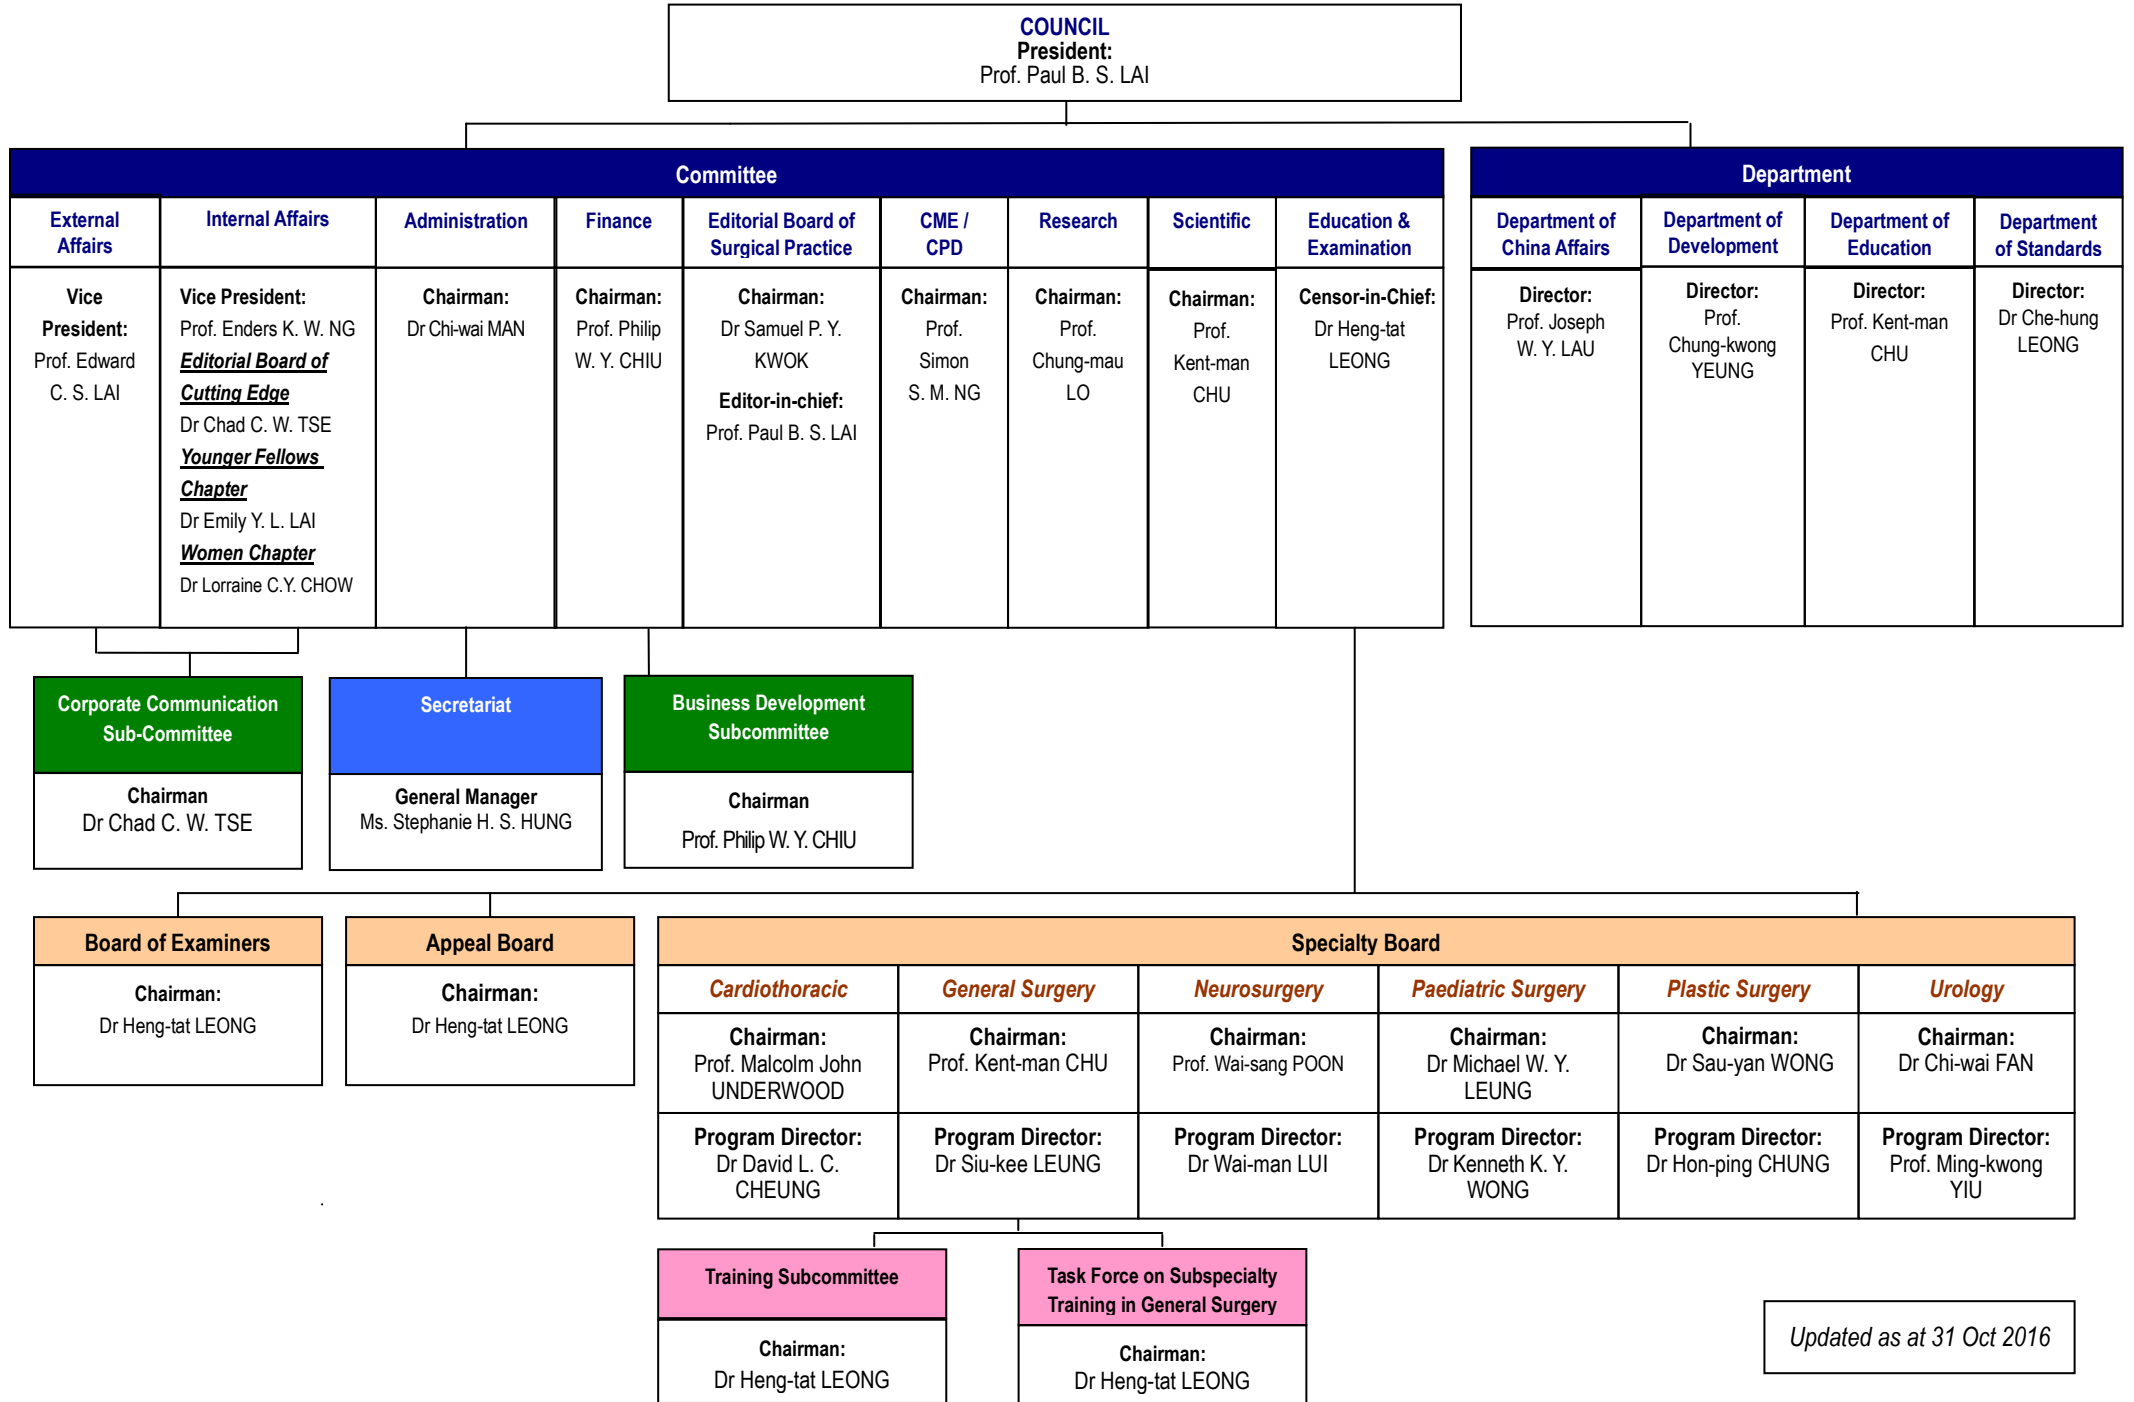

**MANAGEMENT STRUCTURE OF THE COLLEGE OF SURGEONS OF HONG KONG**

Updated as at 31 Oct 2016