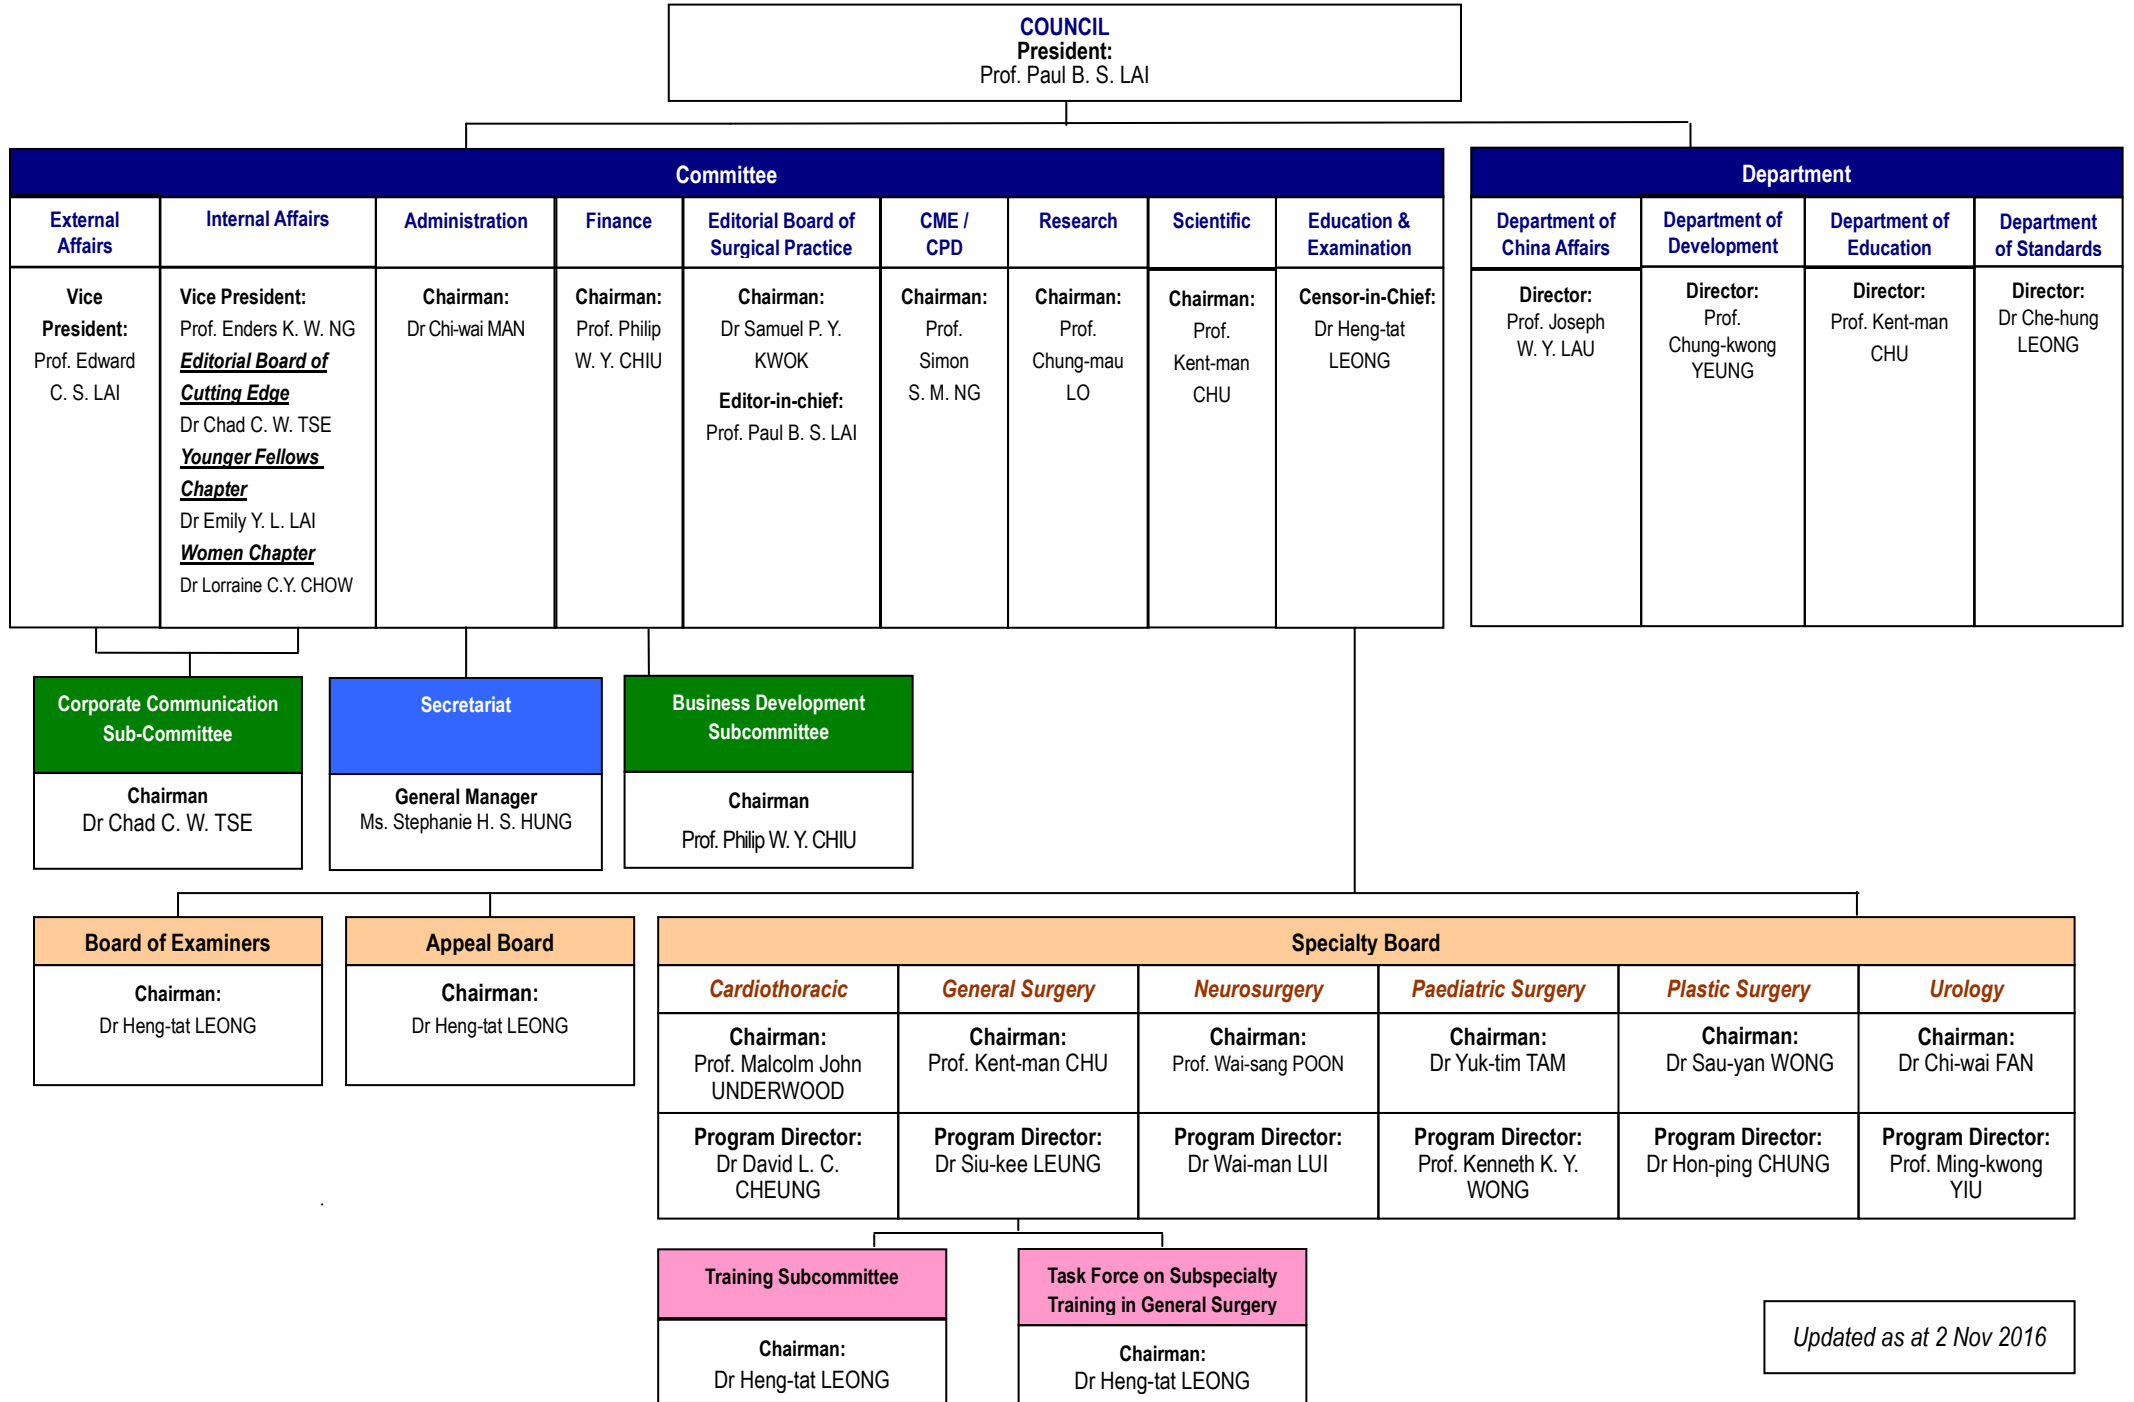

**MANAGEMENT STRUCTURE OF THE COLLEGE OF SURGEONS OF HONG KONG**

Updated as at 2 Nov 2016