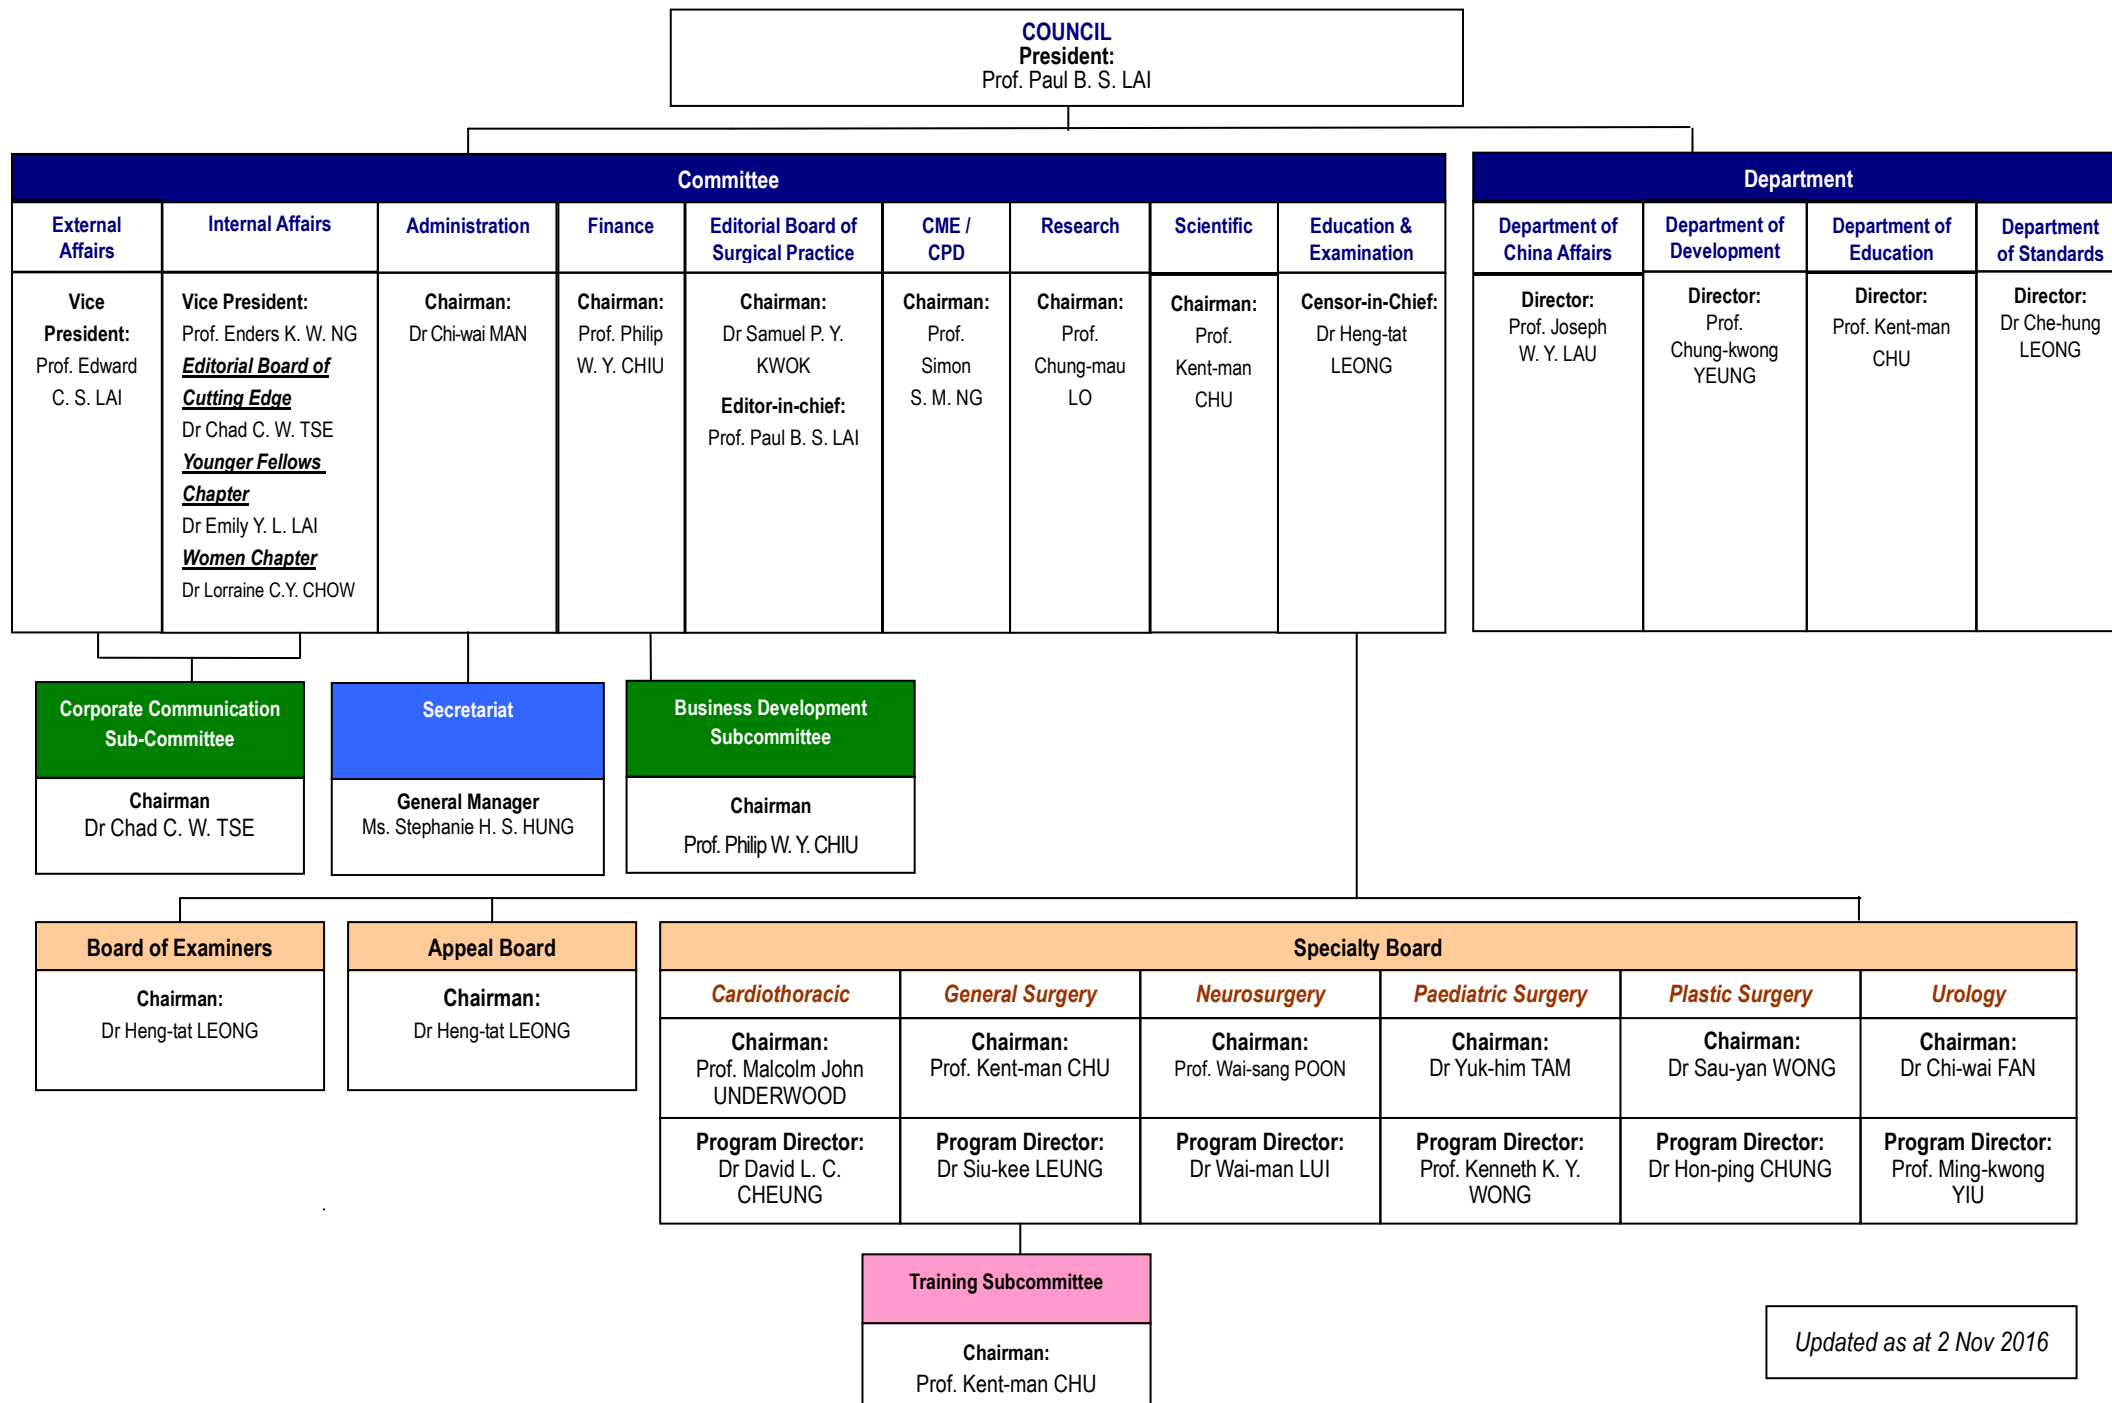

MANAGEMENT STRUCTURE OF THE COLLEGE OF SURGEONS OF HONG KONG

Updated as at 2 Nov 2016