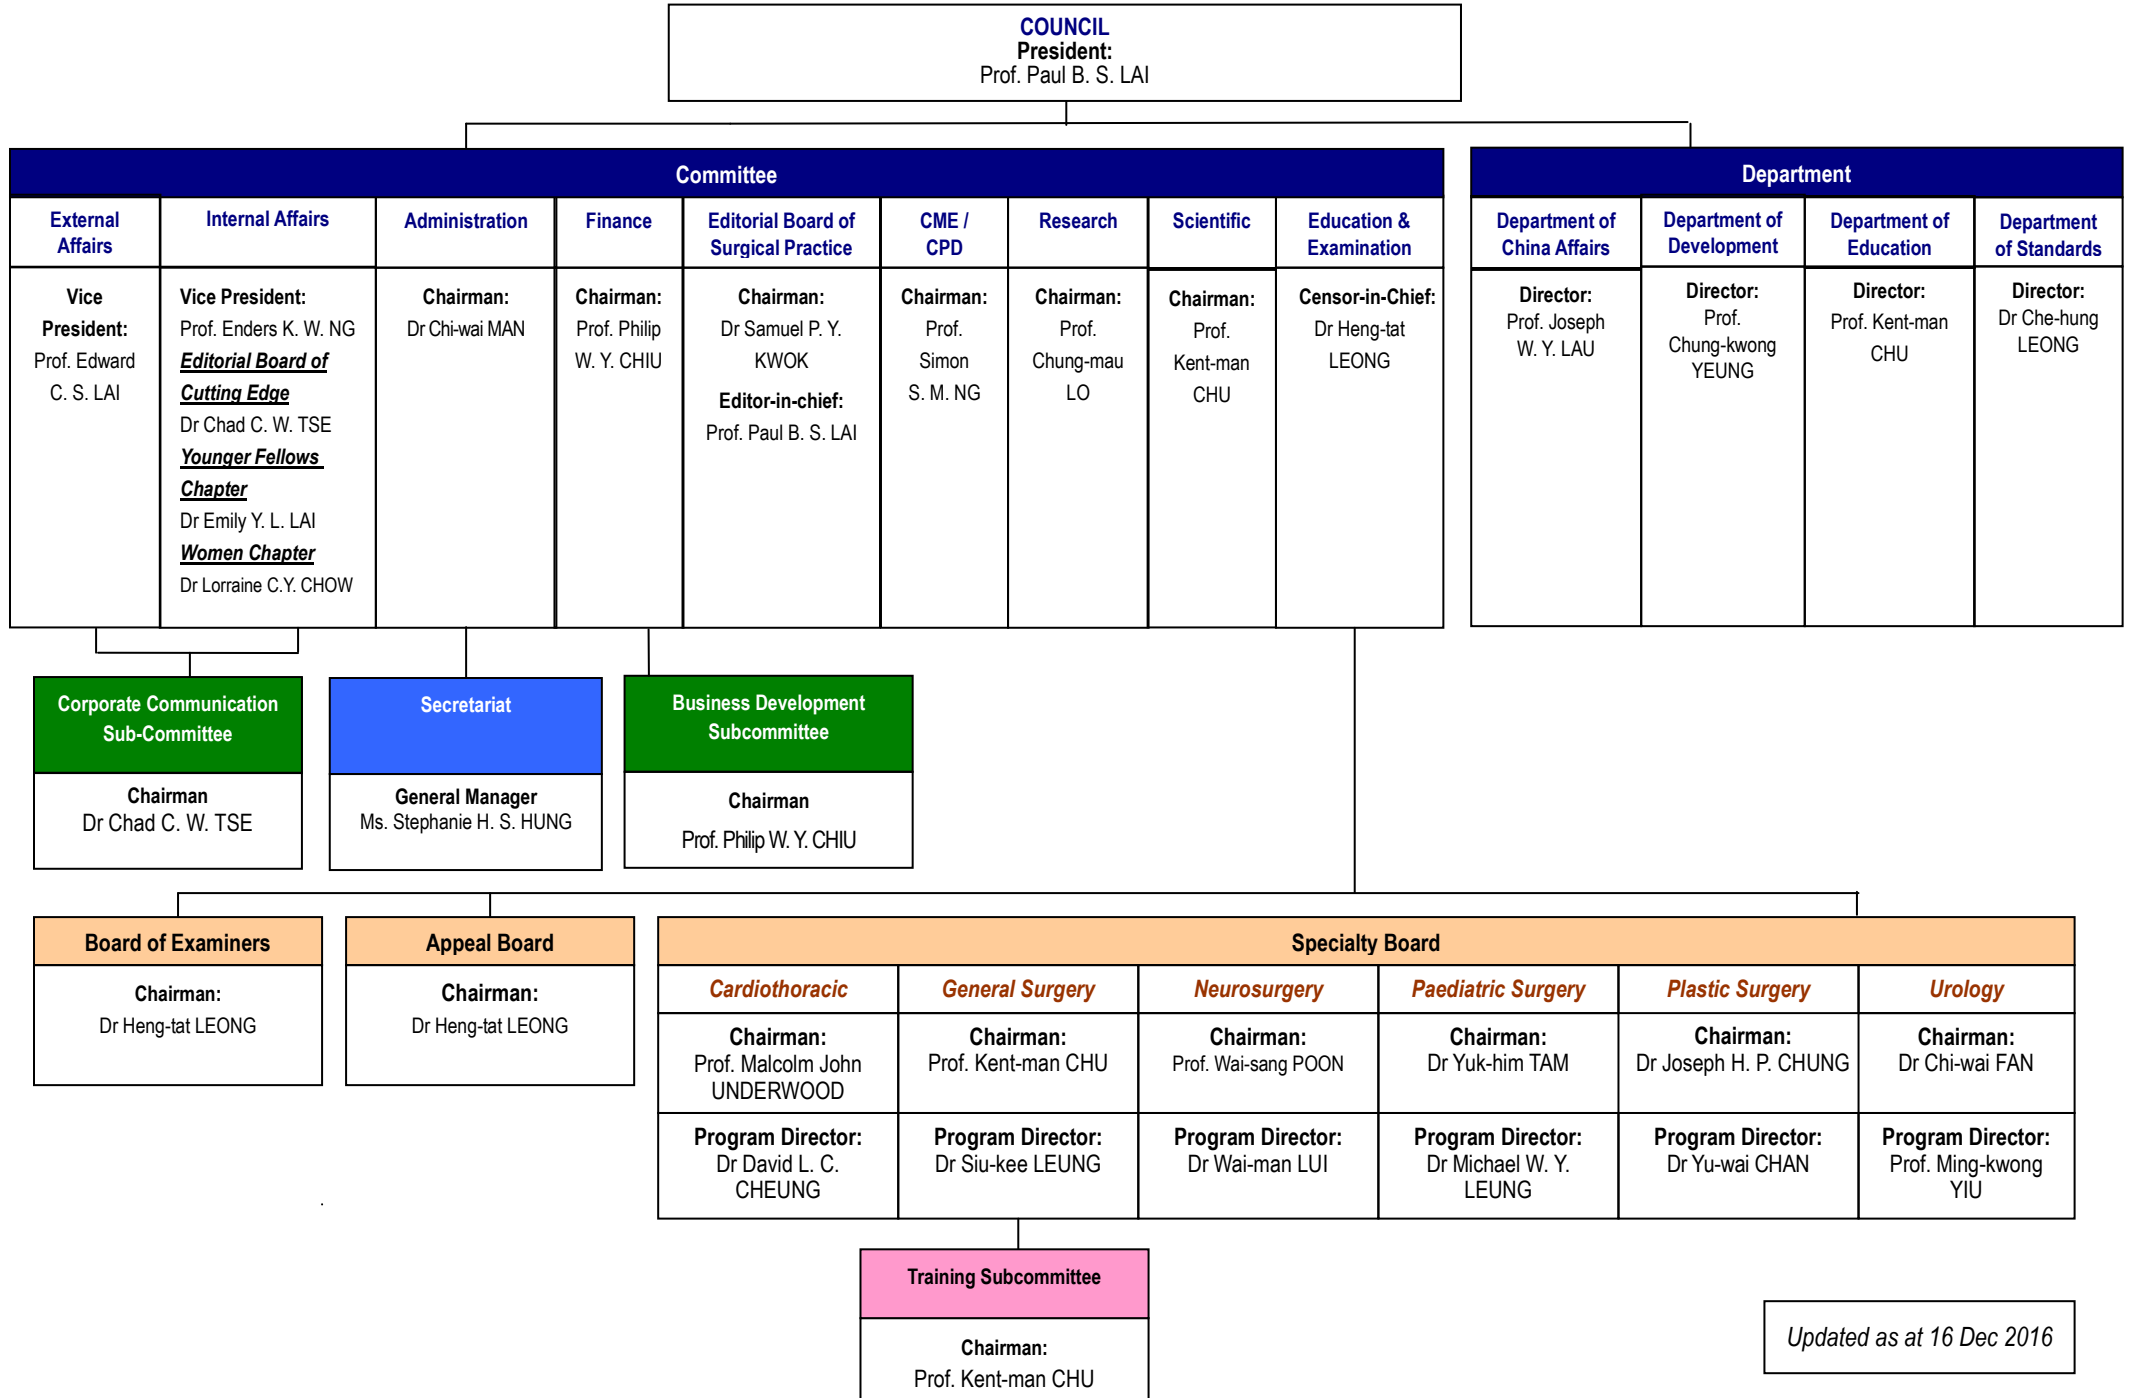

MANAGEMENT STRUCTURE OF THE COLLEGE OF SURGEONS OF HONG KONG

Updated as at 16 Dec 2016