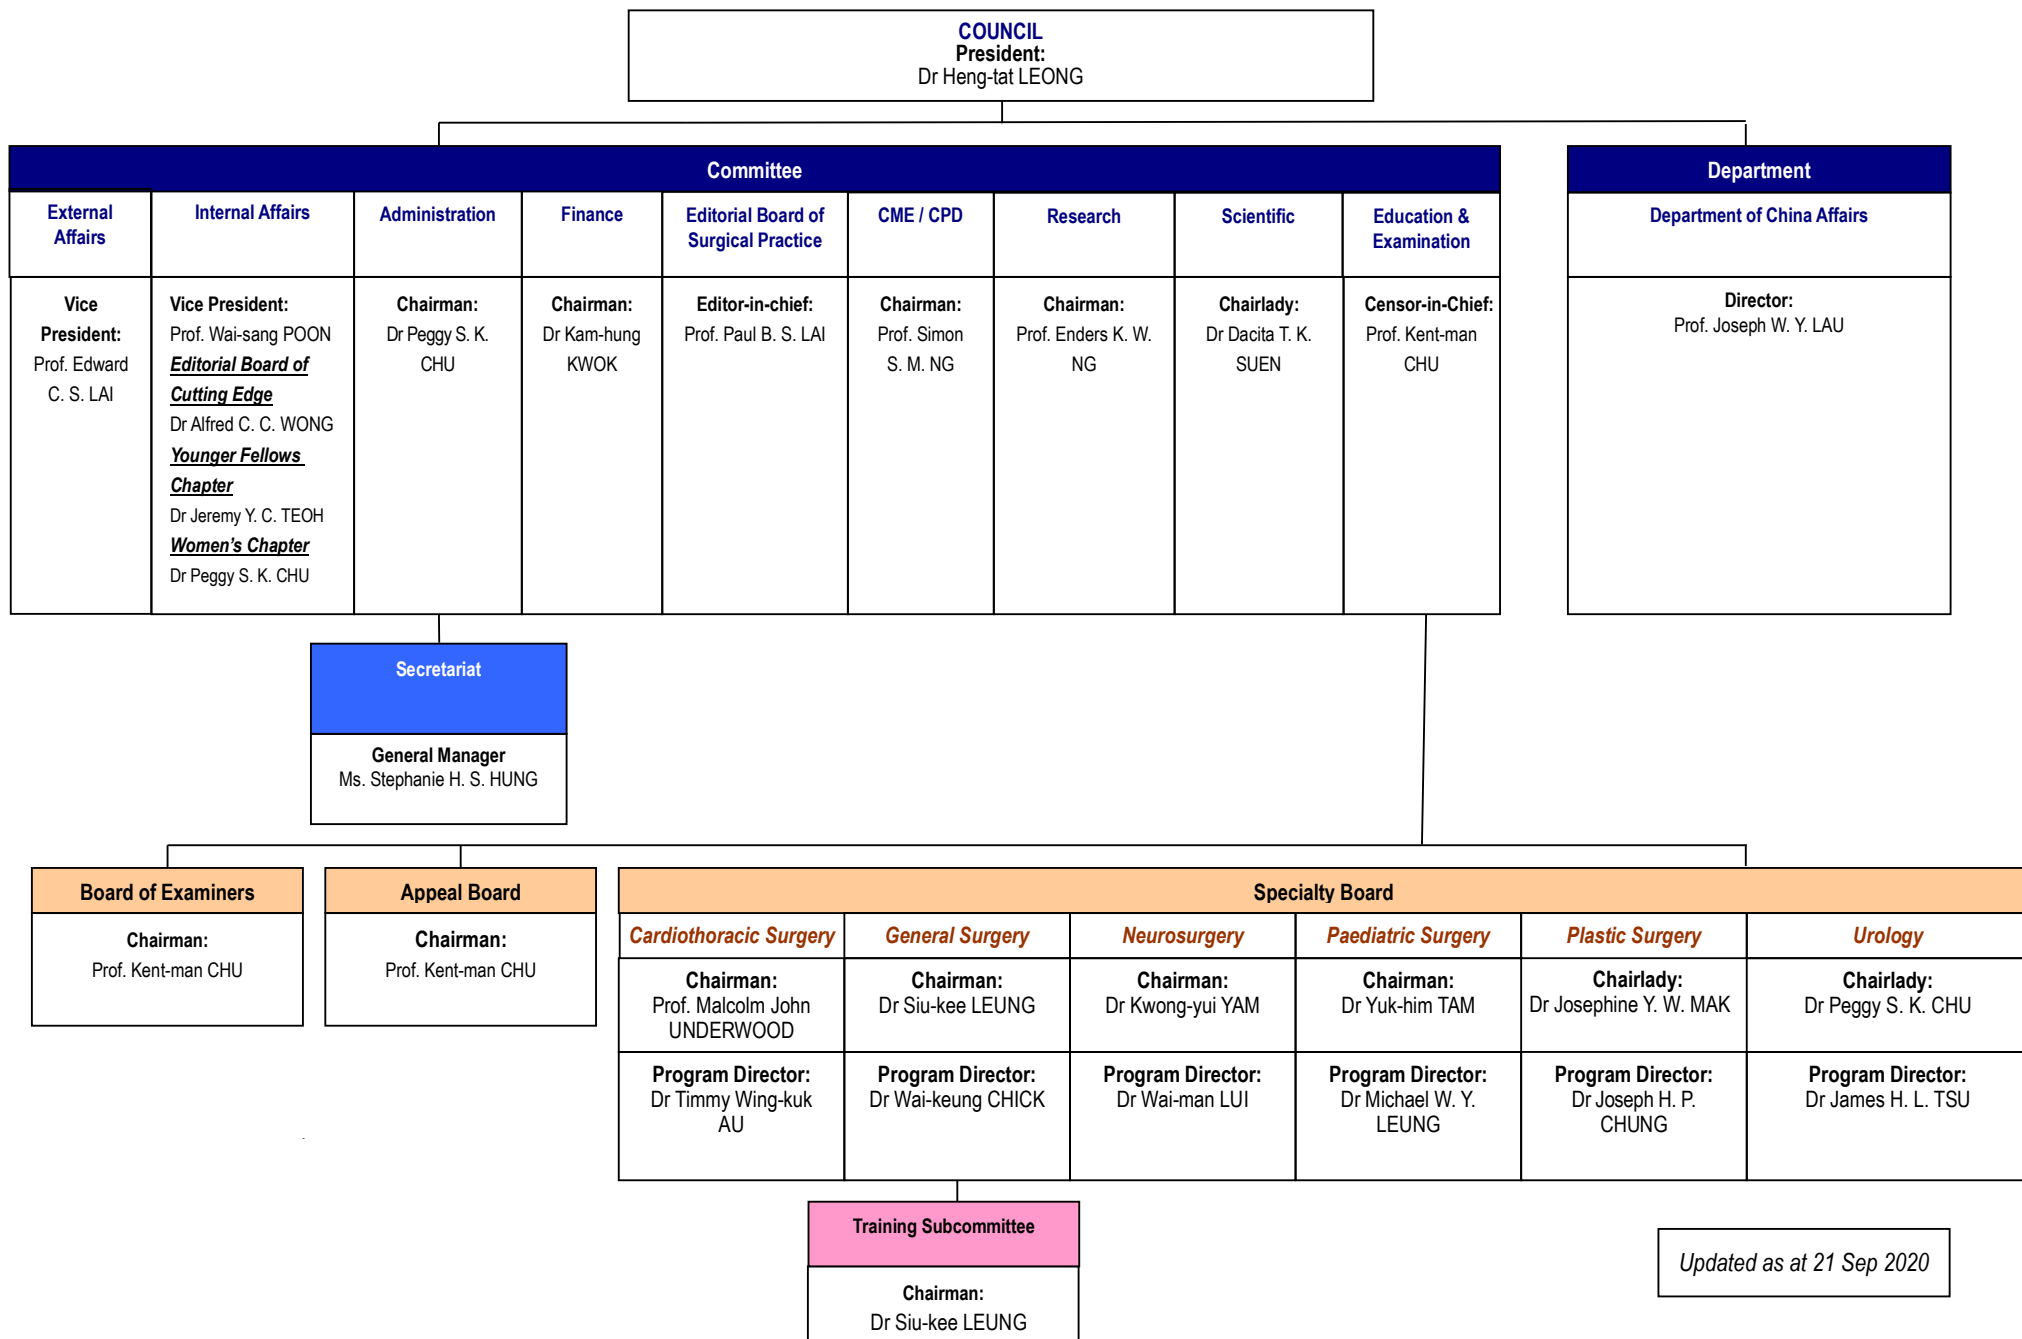

MANAGEMENT STRUCTURE OF THE COLLEGE OF SURGEONS OF HONG KONG

Updated as at 21 Sep 2020